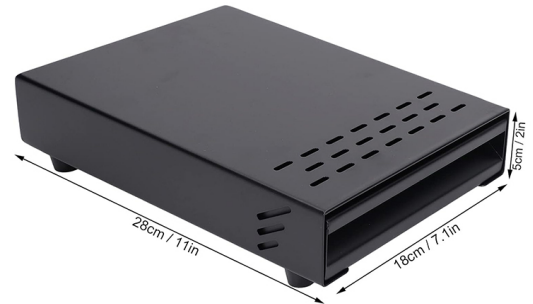

ACCESSORIES

Knock box with drawer

Coffee puck container

Knock box with practical drawer. Non-slip base, padded stainless-steel knock bar.

The knock box with drawer reliably collects spent espresso pucks.

39,90 €

PRODUCT HIGHLIGHTS

- ✓ Practical drawer for easy emptying
- ✓ Stainless-steel knock bar with rubber padding
- ✓ Non-slip rubber foot
- ✓ Food-safe plastic
- ✓ Dishwasher-safe

SPECIFICATIONS

| | |
|------------|-----------------------|
| Material | ABS + stainless steel |
| Capacity | approx. 14 pucks |
| Dimensions | 22 × 12 × 14 cm |