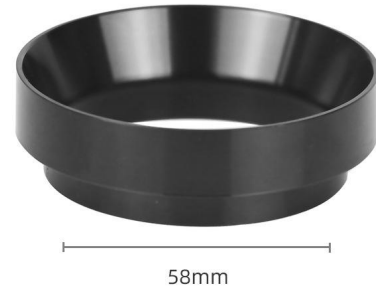

ACCESSORIES

Dosing ring 58 mm (black)

Eco-friendly 58 mm aluminium coffee dosing ring with magnet, espresso accessory, barista portafilter in modern design

An espresso dosing ring (also called dosing funnel) is an accessory for portafilter machines that helps keep the workspace clean while grinding and improves espresso quality.

9,90 €

PRODUCT HIGHLIGHTS

- ✓ Modern design
- ✓ The slim aluminium ring improves both look and function for the barista.
- ✓ Eco-friendly material
- ✓ Robust aluminium ensures a long service life with environmental awareness.
- ✓ Magnetic portafilter attachment
- ✓ Secure and fast attachment for efficient coffee preparation.
- ✓ Versatile espresso accessory
- ✓ Suitable for various espresso machines and brewing methods.
- ✓ Minimalist style
- ✓ Ideal for modern cafés and home baristas looking for a stylish upgrade.